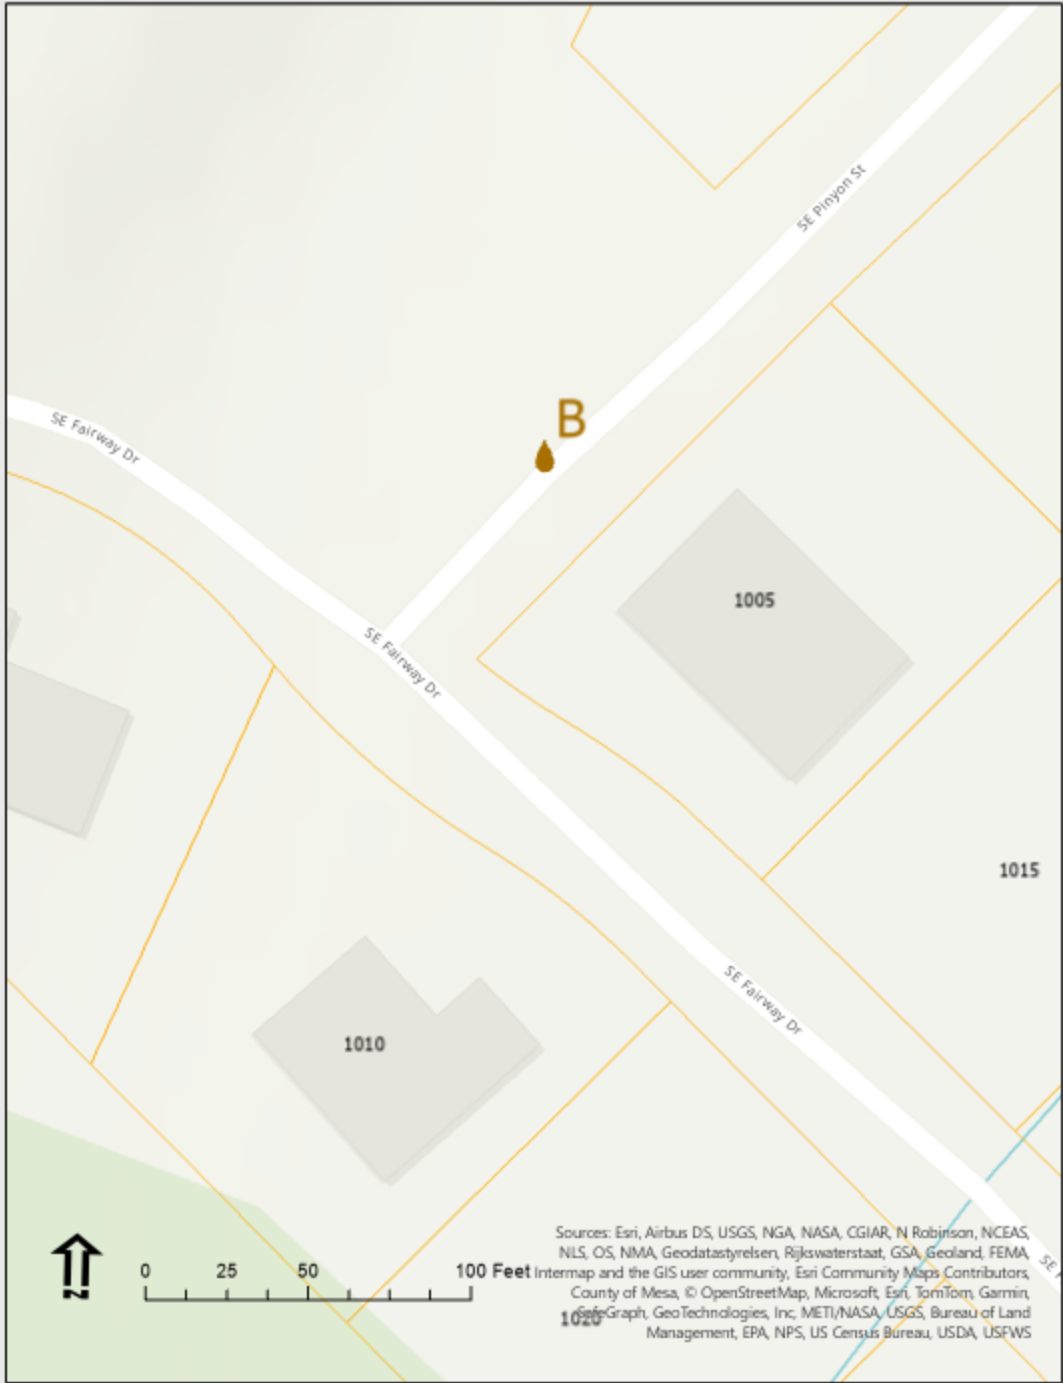

Dog Waste Station A

Near 845 SE Stonebridge Drive

At a point west of SE Stonebridge Drive, 75' along the west curb of SE Stonebridge Drive measured from the north edge of the curb of the north side of SE Independence Avenue, and 3' west of the west edge of the west curb of SE Stonebridge Drive.

Dog Waste Station B

Near 1005 SE Fairway Drive

At a point northwest of SE Pinyon Street, 76' along the west curb of SE Pinyon Street measured from the north edge of the curb of the north side of SE Fairway Drive, and 4' northwest of the west edge of the west curb of SE Pinyon Street.

Dog Waste Station D

Near 1550 SE Fairway Drive

At a point southeast of SE Fairway Drive, across the street from 47’ along the west curb of SE Fairway Drive measured from the north edge of the curb of the north side of SE Deer Creek Drive, and 6’ southeast of the east curb of SE Fairway Drive.

Dog Waste Station E

Near 1600 SE Stonebridge Drive

At a point southeast of SE Stonebridge Drive, 27' along the east curb of SE Stonebridge Drive as measured from the north edge of the curb of the north side of SE Jay Avenue, and 12' southeast of the east curb of SE Stonebridge Drive.